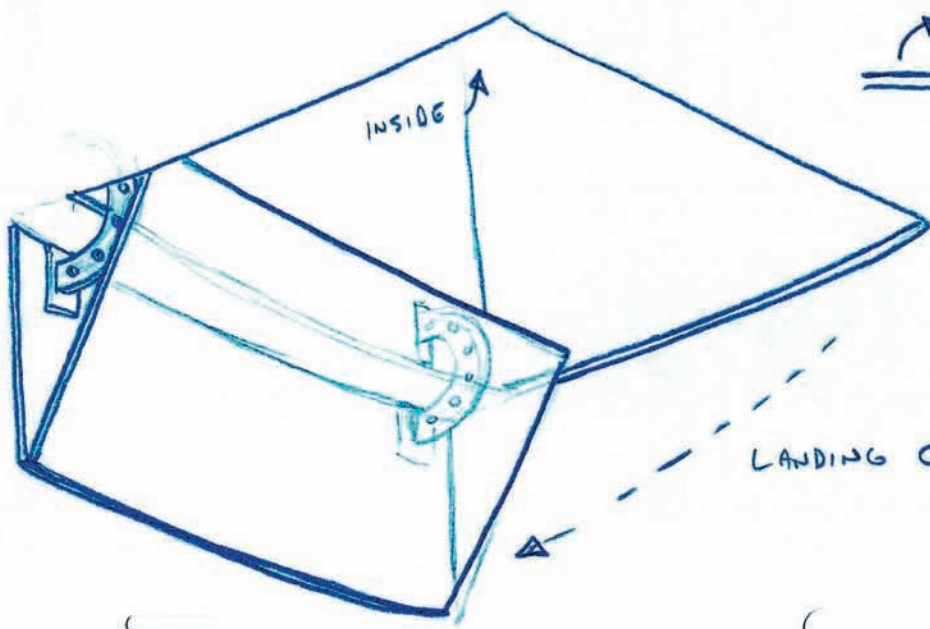

UFO

Top

Bottom

Roof

UFO cockpit plan view

Floorplan

Combined see-through

THE ZIT

OUTER SURFACE

CLOSED POSITION

HINGE

LANDING GEAR BAM

INSIDE

open

LANDING GEAR HATCHES

MAIN HATCH
STAIRWAY
IN DOWN POSITION

MAIN HATCH
STAIRWAY
SIDE VIEW
DOWN POSITION

ENGINE ROOM FLOOR PLAN