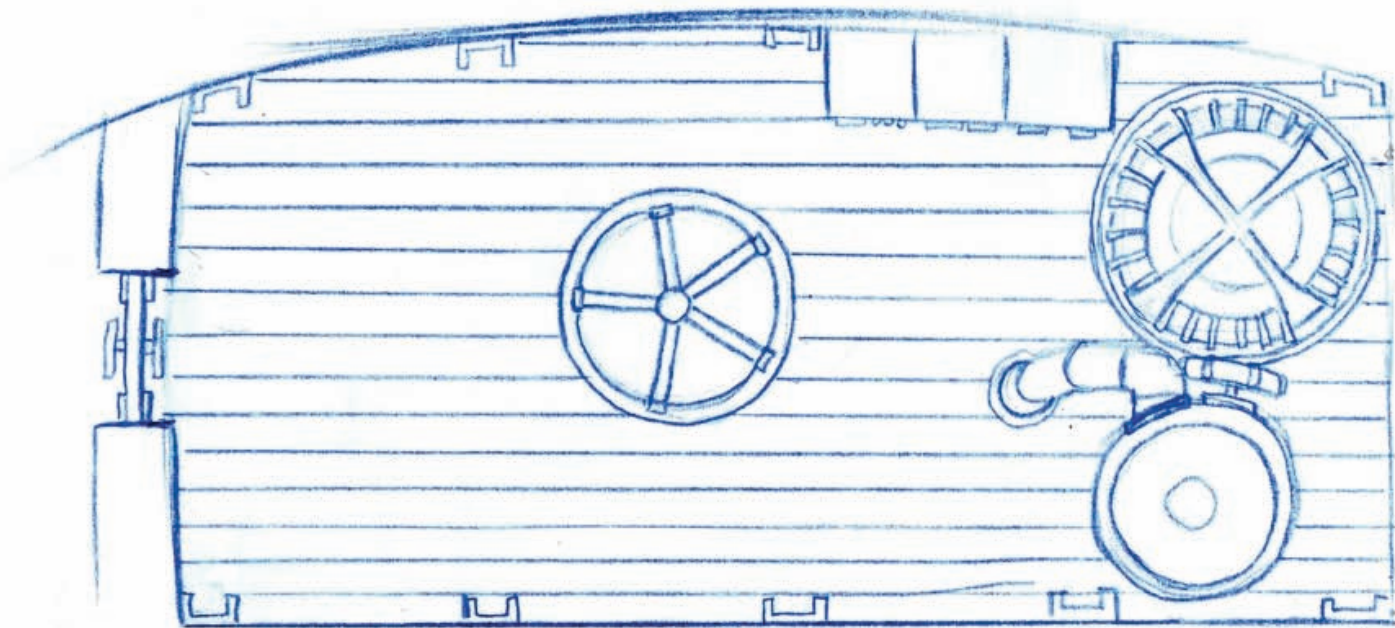

UFO

Top

Bottom

Roof

UFO cockpit plan view

Floorplan

Combined see-through

THE ZIT

OUTER SURFACE

CLOSED POSITION

HINGE

LANDING GEAR BAM

INSIDE

open

LANDING GEAR HATCHES

MAIN HATCH
STAIRWAY
IN DOWN POSITION

MAIN HATCH
STAIRWAY
SIDE VIEW
DOWN POSITION

ENGINE ROOM FLOOR PLAN