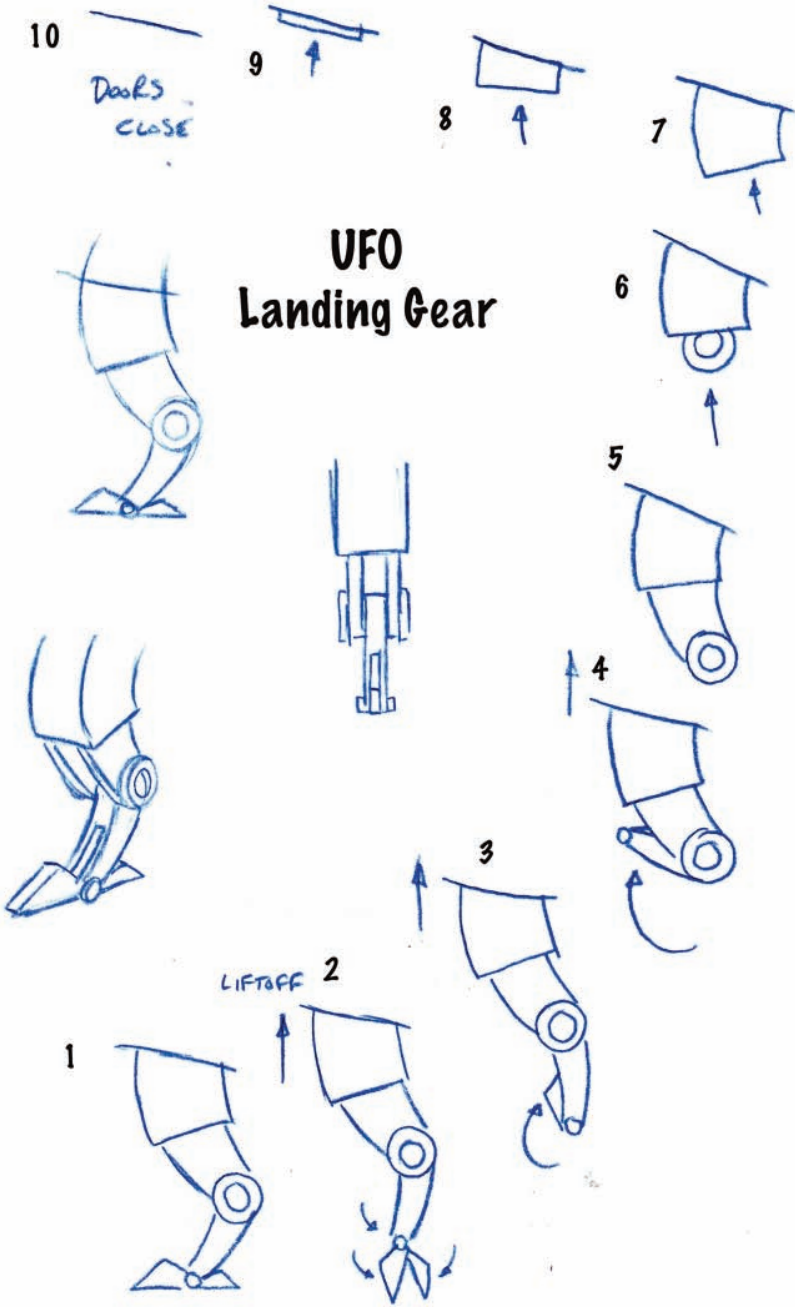

UFO Landing Gear

6

5

4

3

2

1

LIFTOFF

OUTER SURFACE

CLOSED POSITION

HINGE

LANDING GEAR BAM

INSIDE

open

LANDING GEAR HATCHES

MAIN HATCH
STAIRWAY
IN DOWN POSITION

MAIN HATCH
STAIRWAY
SIDE VIEW
DOWN POSITION

ENGINE ROOM FLOOR PLAN