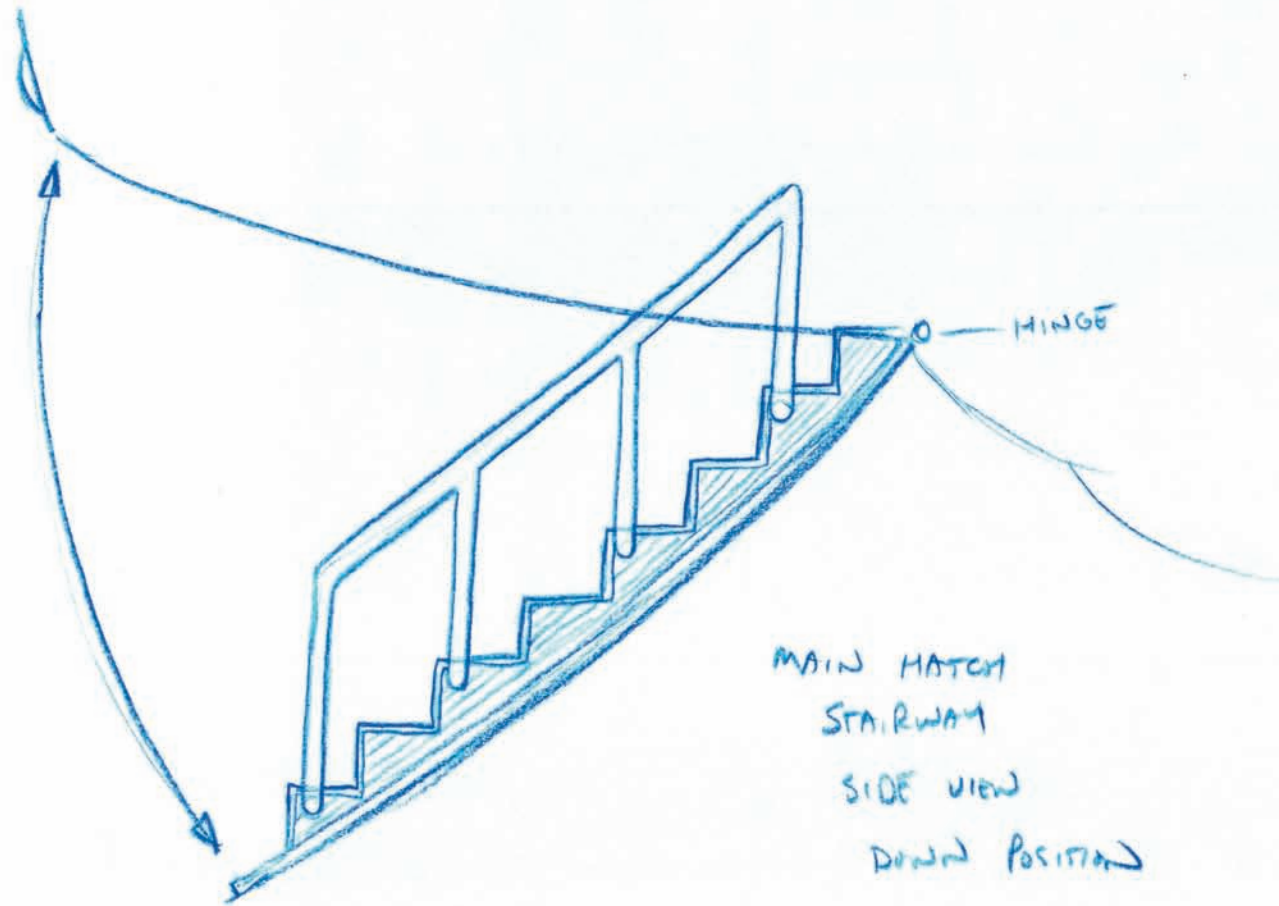

UFO

Top

Bottom

Roof

UFO cockpit plan view

Floorplan

Combined see-through

THE ZIT

OUTER SURFACE

CLOSED POSITION

HINGE

LANDING GEAR BAM

INSIDE

open

LANDING GEAR HATCHES

MAIN HATCH
STAIRWAY
IN DOWN POSITION

MAIN HATCH
STAIRWAY
SIDE VIEW
DOWN POSITION

ENGINE ROOM FLOOR PLAN