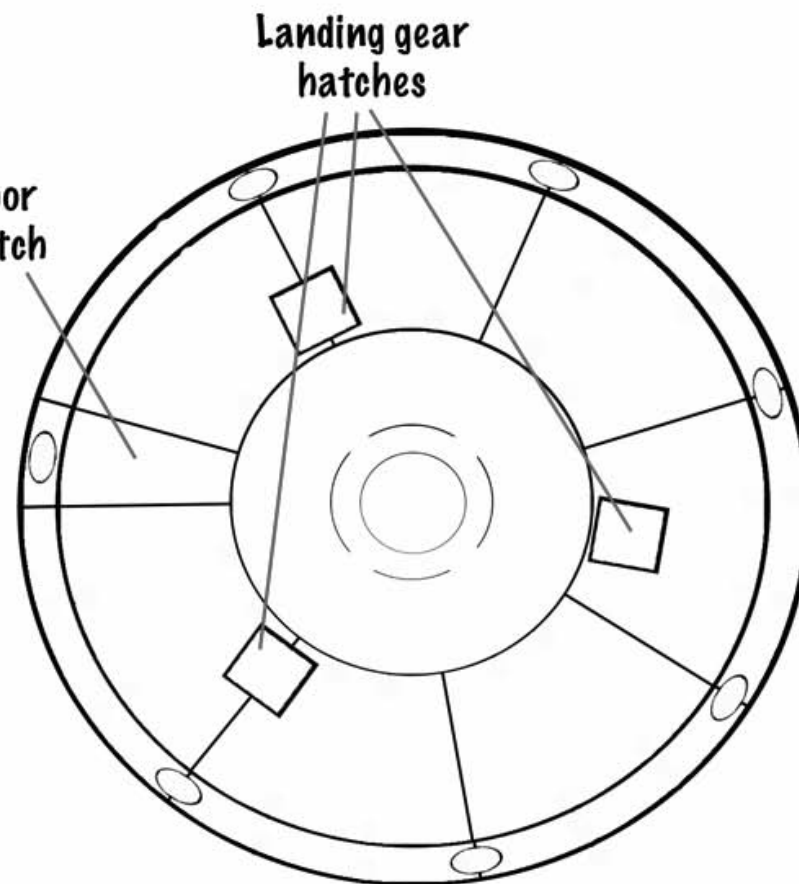

UFO

Top

Bottom

Roof

UFO cockpit plan view

Floorplan

Combined see-through

THE ZIT

THE HERO THAT LIES WITHIN US ALL

MY TRAINING IS COMPLETE.
I'M READY TO LEAVE THIS DIMENSION AND
RETURN TO EARTH TO EXACT MY VENGEANCE.

© 1984
DC Comics

10

Doors
CLOSE

9

8

7