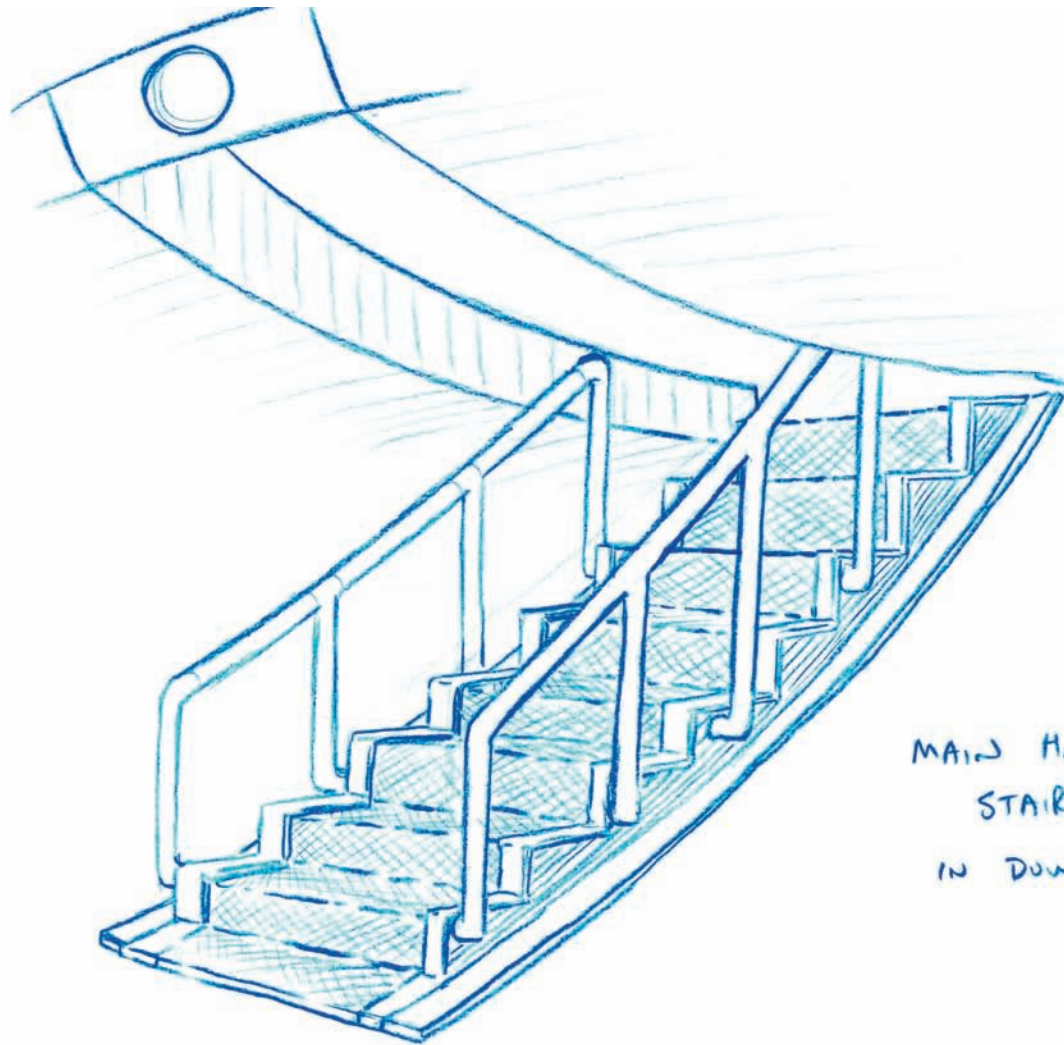

UFO

Top

Bottom

Roof

UFO cockpit plan view

Floorplan

Combined see-through

THE ZIT

OUTER SURFACE

CLOSED POSITION

HINGE

LANDING GEAR BAM

INSIDE

open

LANDING GEAR HATCHES

MAIN HATCH
STAIRWAY
IN DOWN POSITION

MAIN HATCH
STAIRWAY
SIDE VIEW
DOWN POSITION

ENGINE ROOM FLOOR PLAN