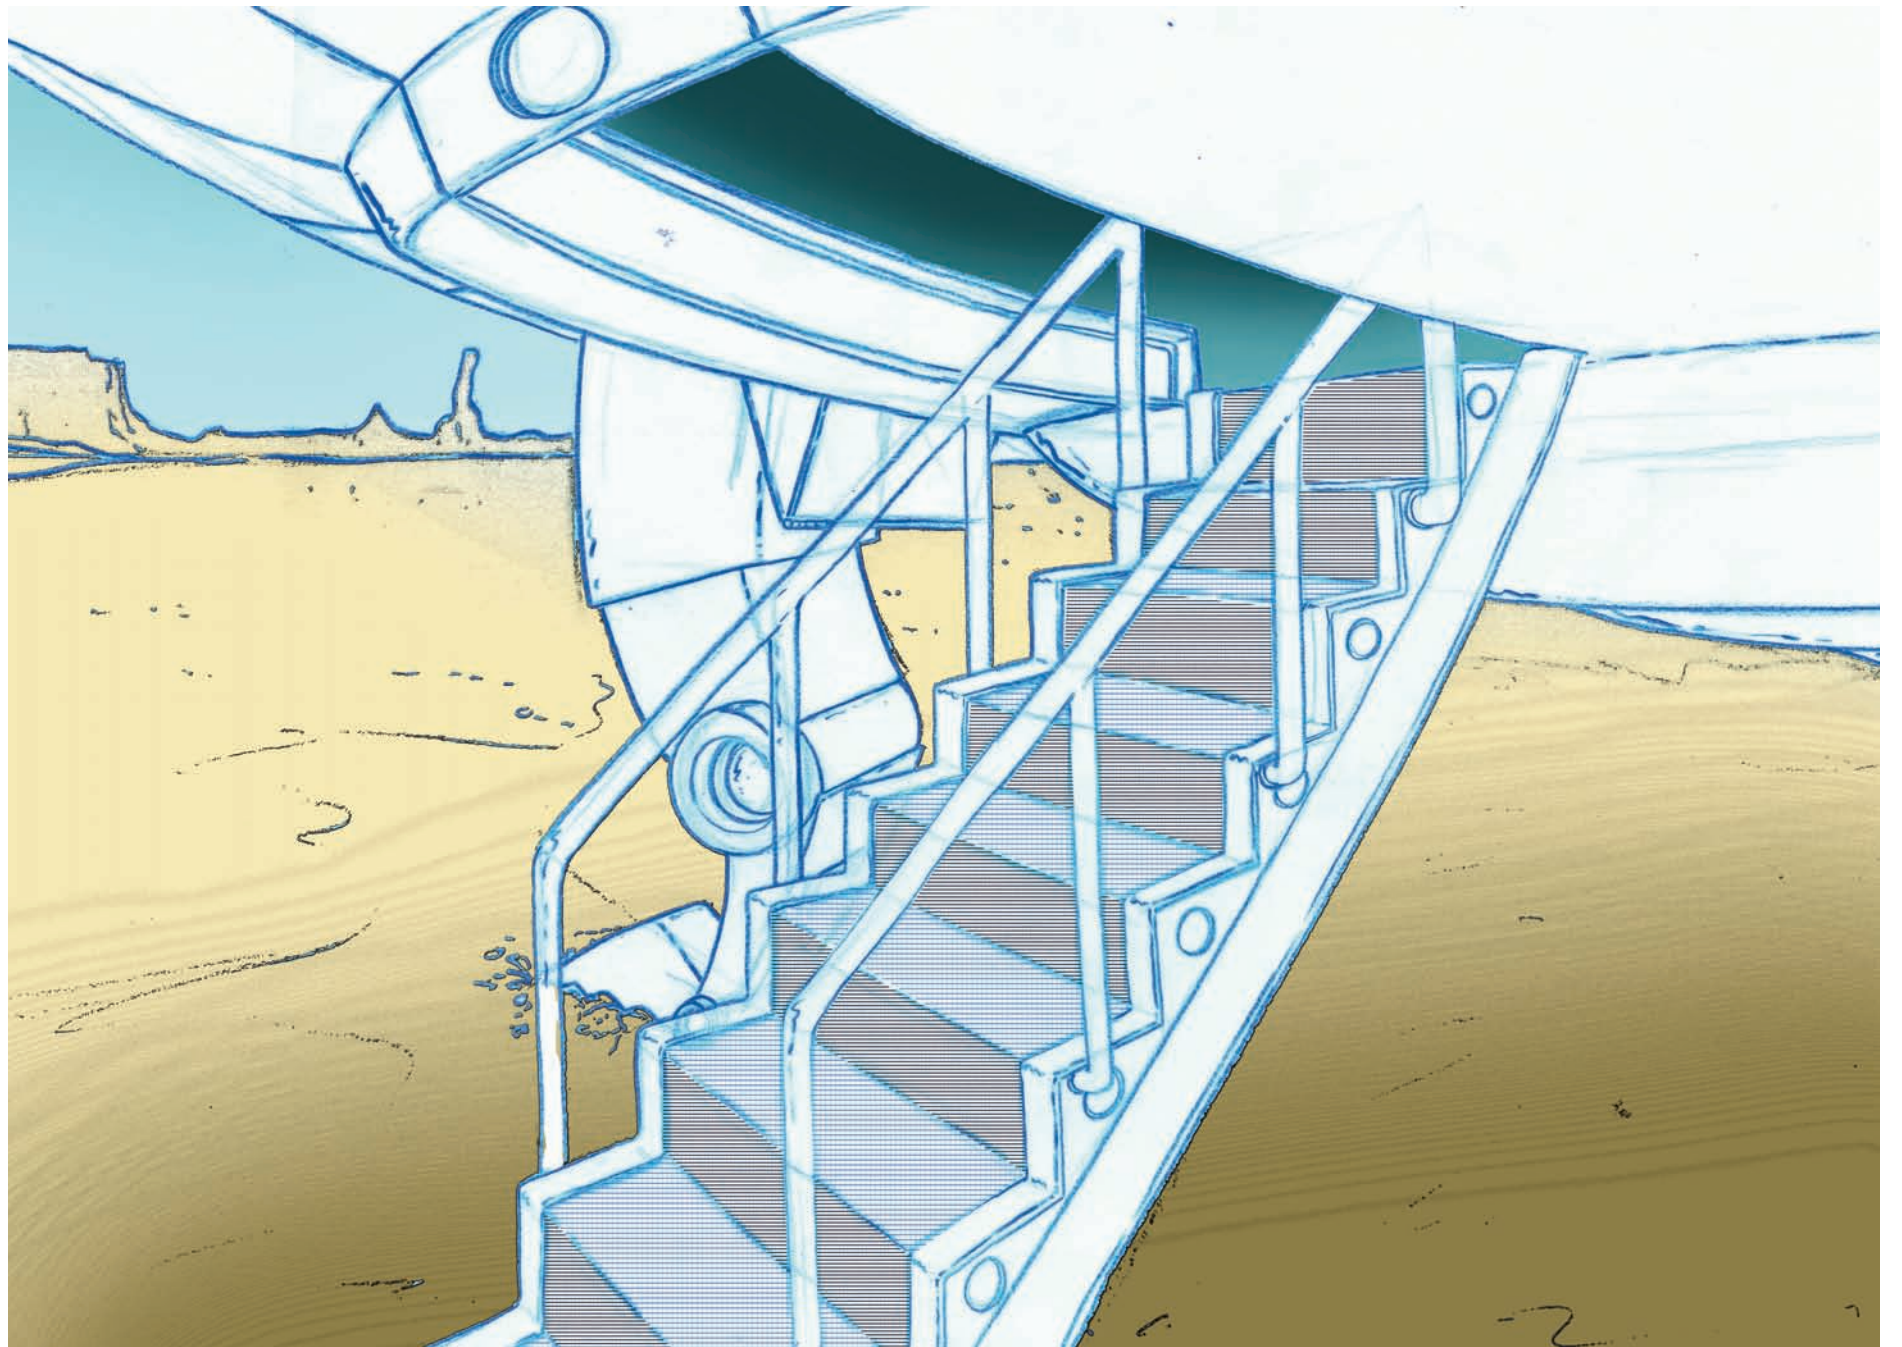

UFO

Top

Bottom

Roof

UFO cockpit plan view

Floorplan

Combined see-through

THE ZIT

OUTER SURFACE

CLOSED POSITION

HINGE

LANDING GEAR BAM

INSIDE

open

LANDING GEAR HATCHES

MAIN HATCH
STAIRWAY
IN DOWN POSITION