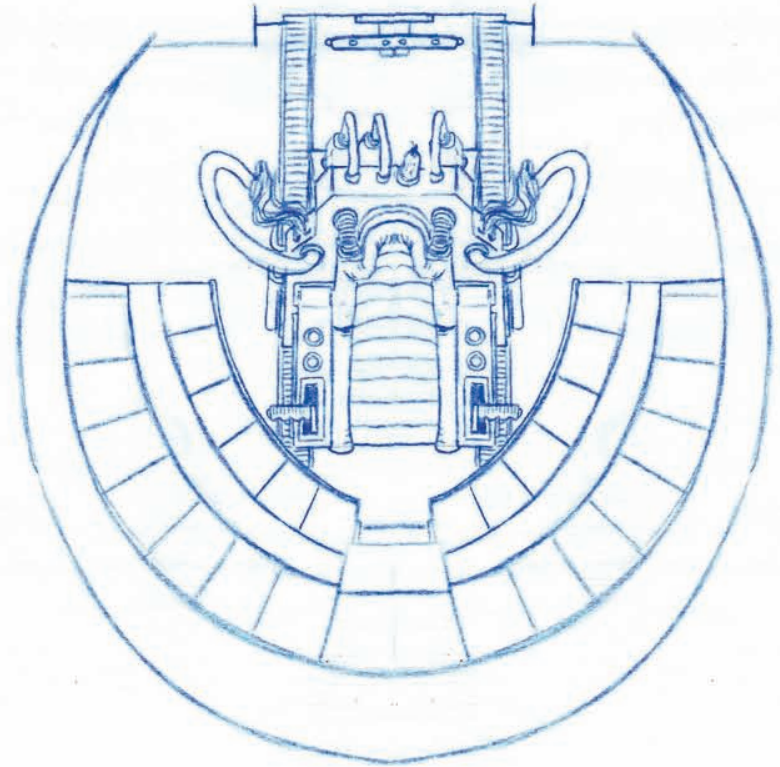

UFO

Top

Bottom

Roof

UFO cockpit plan view

Floorplan

Combined see-through

THE ZIT

THE HERO THAT LIES WITHIN US ALL

MY TRAINING IS COMPLETE.
I'M READY TO LEAVE THIS DIMENSION AND
RETURN TO EARTH TO EXACT MY VENGEANCE.

© 1984
DC Comics

10

Doors
CLOSE

9

8

7

MAIN HATCH
STAIRWAY
SIDE VIEW
DOWN POSITION

ENGINE ROOM FLOOR PLAN