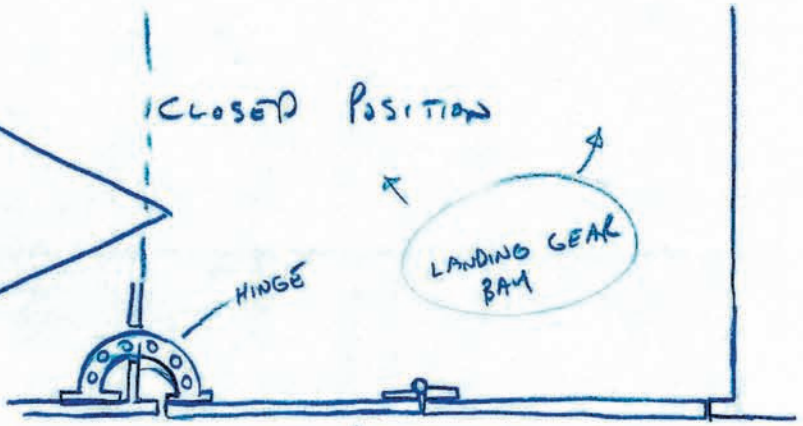

UFO

Top

Bottom

Roof

UFO cockpit plan view

Floorplan

Combined see-through

THE ZIT

UFO Landing Gear

6

5

4

3

2

1

LIFTOFF

OUTER SURFACE

CLOSED POSITION

HINGE

LANDING GEAR BAM

INSIDE

open

LANDING GEAR HATCHES

MAIN HATCH
STAIRWAY
IN DOWN POSITION

MAIN HATCH
STAIRWAY
SIDE VIEW
DOWN POSITION

ENGINE ROOM FLOOR PLAN